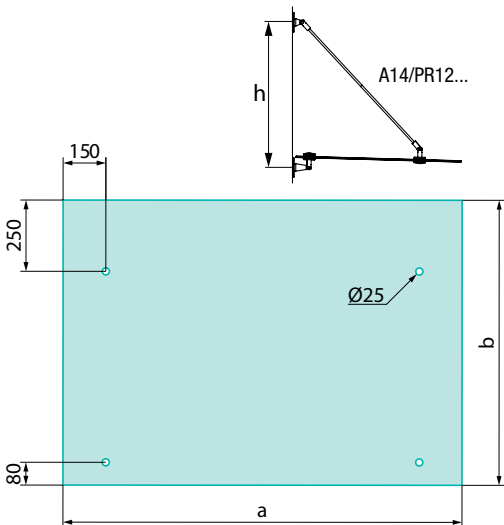

Quality	art.	a	b	h	
VSG/ESG	GS/12.76-140x100	1400	1000	800-930	A14/PR12-1000-M12
	GS/12.76-180x120	1800	1200	920-1080	A14/PR12-1250-M12

Quality	art.	a	b	h	
VSG/ESG	GS/12.76-180x120	2400	1200	920-1080	A14/PR12-1250-M12