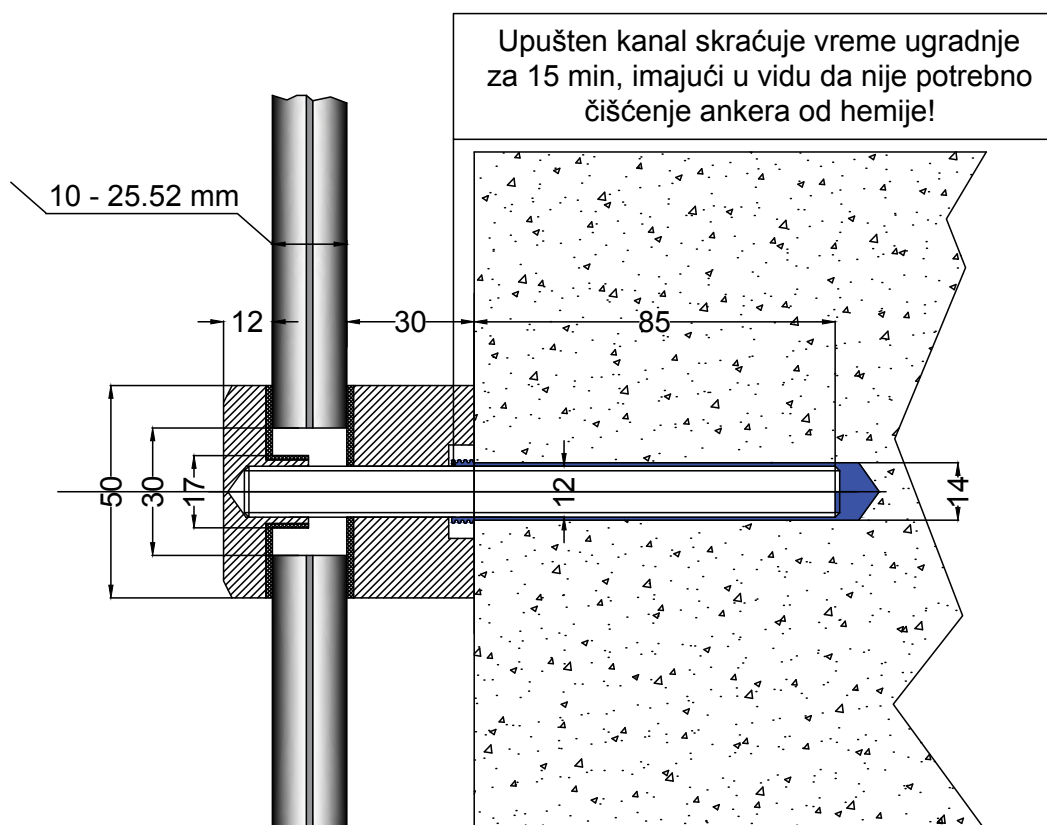

# ELEGANT FX50

**FX50-6770**

Nosač stakla

L=2000 mm  
Staklo 16 mm

8 pieces steel plug  
8 pieces glass compressing part  
2000mm bottom PVC  
2000mm side PVC  
6 Pieces of 4.2x40 YHB screw

**190.80€**

**FX50-6770/20**