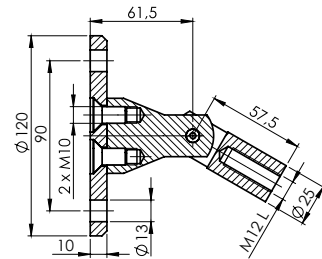

Quality	art.	a	b	h	
VSG/ESG	GS/12.76-140x100	1400	1000	800-930	A14/PR12-1000-M12
	GS/12.76-180x120	1800	1200	920-1080	A14/PR12-1250-M12

Quality	art.	a	b	h	
VSG/ESG	GS/12.76-180x120	2400	1200	920-1080	A14/PR12-1250-M12