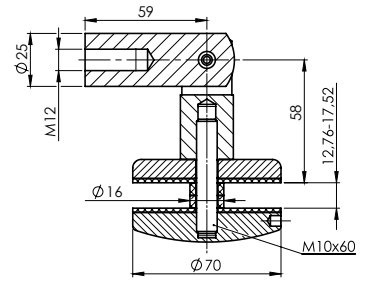

Quality	art.	a	b	h	
VSG/ESG	GS/12.76-140x100	1400	1000	800-930	A14/PR12-1000-M12
	GS/12.76-180x120	1800	1200	920-1080	A14/PR12-1250-M12

Quality	art.	a	b	h	
VSG/ESG	GS/12.76-180x120	2400	1200	920-1080	A14/PR12-1250-M12