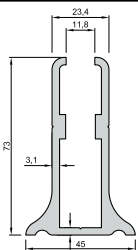

AL870201 Donji nosač stakla

L=6000 mm
SILVER
BRONZA - AL870202

111.00€