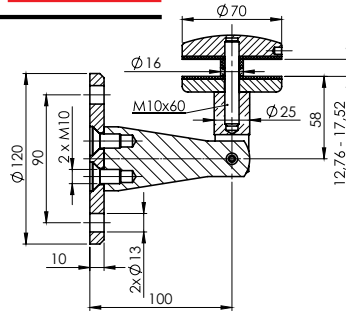

Quality	art.	a	b	h	
VSG/ESG	GS/12.76-140x100	1400	1000	800-930	A14/PR12-1000-M12
	GS/12.76-180x120	1800	1200	920-1080	A14/PR12-1250-M12

Quality	art.	a	b	h	
VSG/ESG	GS/12.76-180x120	2400	1200	920-1080	A14/PR12-1250-M12